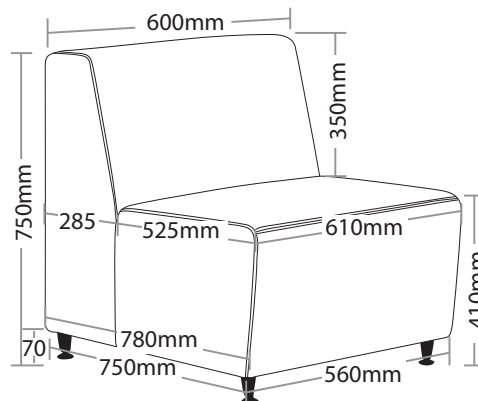

R8 SOFT SEATING

BLITZ

FEATURES

- » High density foam
- » Zig zag steel spring
- » Plywood frame
- » Chrome feet
- » Available in black PU
- » Minor assembly required
- » Suitable for indoor use only
- » 5 year warranty
- » Weight limit is 120kg

INDOOR USE ONLY

✗ Do not use as a step ladder

BLITZ-B

sydney office furniture
sydneyofficefurniture.com.au