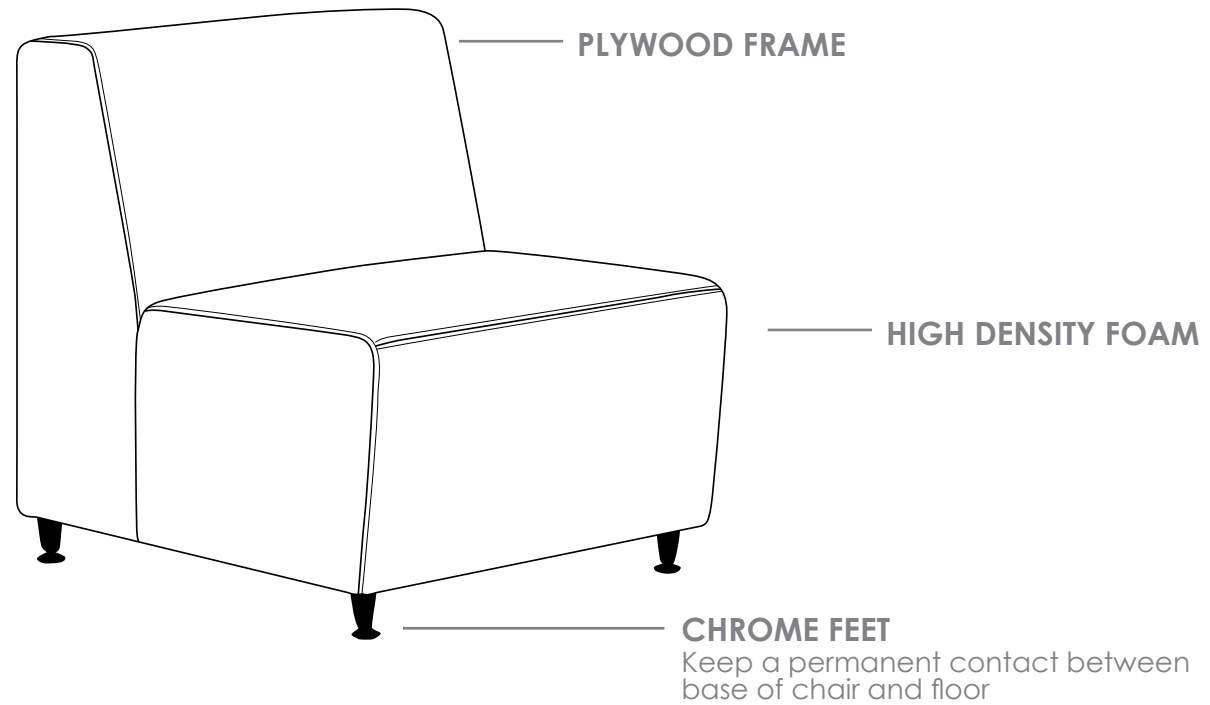

R8 SOFT SEATING

BLITZ

FEATURES

- » High density foam
- » Zig zag steel spring
- » Plywood frame
- » Chrome feet
- » Available in black PU
- » Minor assembly required
- » Suitable for indoor use only
- » 5 year warranty
- » Weight limit is 120kg

INDOOR USE ONLY

✗ Do not use as a step ladder

BLITZ-B

sydney office furniture
sydneyofficefurniture.com.au